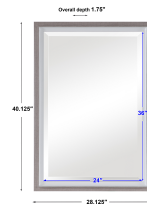

HONORMILL

NEED ASSISTANCE OR CUSTOM QUOTE? CALL: 212-560-5977 www.HONORMILL.com

Mitra Mirror

\$297.00

Description

This Vanity Mirror Showcases A Dimensional Light Linen Look In An Oatmeal Finish Paired With Gloss White Details. The Piece Has A 1 1/4" Bevel And May Be Hung Horizontal Or Vertical.

Additional Information

SKU	SUT113808
Dimensions	28.125 W x 40.125 H x 1.75 D (in)