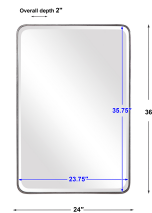

HONORMILL

NEED ASSISTANCE OR CUSTOM QUOTE? CALL: 212-560-5977 www.HONORMILL.com

Aramis Mirror

\$297.00

Description

This Iron Frame Is Finished In Lightly Distressed Silver Leaf Featuring Gracefully Curved Corners, And A Generous 1 1/4" Bevel. May Be Hung Horizontal Or Vertical.

Additional Information

SKU	SUT113809
Dimensions	24 W x 36 H x 2 D (in)