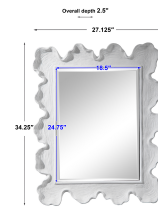

HONORMILL

NEED ASSISTANCE OR CUSTOM QUOTE? CALL: 212-560-5977 www.HONORMILL.com

Sea Coral Mirror, White

\$385.00

Description

Reminiscent Of White Coral, This Mirror Showcases A Contemporary Coastal Design. The Organic Shaped Frame Is Finished In Matte White With Noticeable Waves And Texture. May Be Hung Horizontal Or Vertical.

Additional Information

| | |
|------------|---------------------------------|
| SKU | SUT113811 |
| Dimensions | 27.125 W x 34.25 H x 2.5 D (in) |