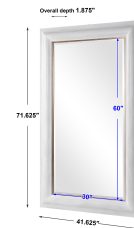

HONORMILL

NEED ASSISTANCE OR CUSTOM QUOTE? CALL: 212-560-5977 www.HONORMILL.com

Piper Mirror

\$675.00

Description

This Mirror Features An Elegant Wooden Frame With Graceful Curves Finished In A Distressed White With A Petite Gold Inner Liner. The Piece Has A 1 1/4" Bevel And May Be Hung Horizontal Or Vertical.

Additional Information

SKU	SUT113813
Dimensions	41.625 W x 71.625 H x 1.875 D (in)