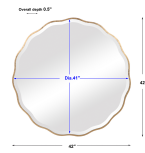

## Description

Showcasing A Feminine Scalloped Edge, This Shaped Wood Mirror Adds Whimsical Flair To Any Design. The Mirror Is Finished In Aged Gold And Has A 1 1/4" Bevel.

## Additional Information

SKU	SUT113814
Dimensions	42 W x 42 H x 0.5 D (in)