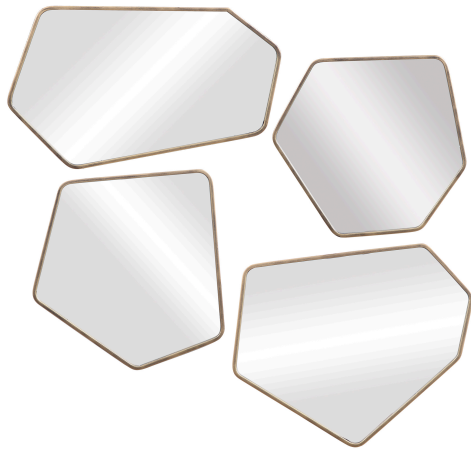

HONORMILL

NEED ASSISTANCE OR CUSTOM QUOTE? CALL: 212-560-5977 www.HONORMILL.com

Linneah Mirrors, Gold, S/4

\$268.00

Description

Scandinavian Inspired Mirrors Are Organically Shaped With Petite Metal Frames Finished In Aged Gold. Sizes: S-14"x13", M1- 18"x14", M2- 15"x14", L-20"x12"

Additional Information

SKU	SUT113817
Dimensions	12.125 W x 20.25 H x 1 D (in)