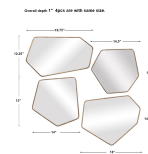

HONORMILL

NEED ASSISTANCE OR CUSTOM QUOTE? CALL: 212-560-5977 www.HONORMILL.com

Linneah Mirrors, Gold, S/4

\$268.00

Description

Scandinavian Inspired Mirrors Are Organically Shaped With Petite Metal Frames Finished In Aged Gold. Sizes: S-14"x13", M1- 18"x14", M2- 15"x14", L-20"x12"

Additional Information

SKU	SUT113817
Dimensions	12.125 W x 20.25 H x 1 D (in)