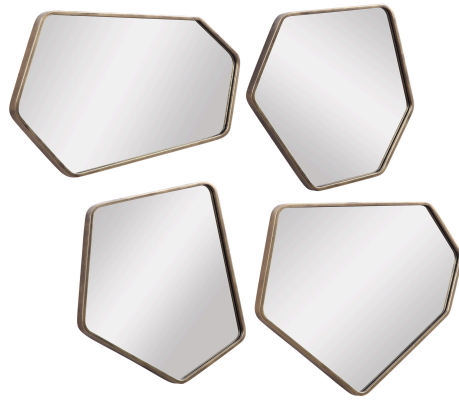

HONORMILL

NEED ASSISTANCE OR CUSTOM QUOTE? CALL: 212-560-5977 www.HONORMILL.com

Linneah Mirrors, Gold, S/4

\$268.00

Description

Scandinavian Inspired Mirrors Are Organically Shaped With Petite Metal Frames Finished In Aged Gold. Sizes: S-14"x13", M1- 18"x14", M2- 15"x14", L-20"x12"

Additional Information

SKU	SUT113817
Dimensions	12.125 W x 20.25 H x 1 D (in)