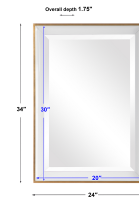

HONORMILL

NEED ASSISTANCE OR CUSTOM QUOTE? CALL: 212-560-5977 www.HONORMILL.com

Gema Mirror

\$232.00

Description

This Elegantly Refined Design Has A Large Gloss White Inner Frame Accented By A Petite Gold Leaf Outer Frame. The Mirror Has A 1" Bevel And May Be Hung Horizontal Or Vertical.

Additional Information

SKU	SUT113820
Dimensions	24 W x 34 H x 1.75 D (in)