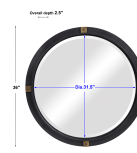

## Description

Heavily Influenced By Industrial Style, This Round Mirror Features A Dark Bronze Copper Sheet Frame With Nail Head Accents And Antique Brass Rivet Details. Mirror Has A Generous 1 1/4" Bevel.

## Additional Information

SKU	SUT113826
Dimensions	36 W x 36 H x 2.5 D (in)