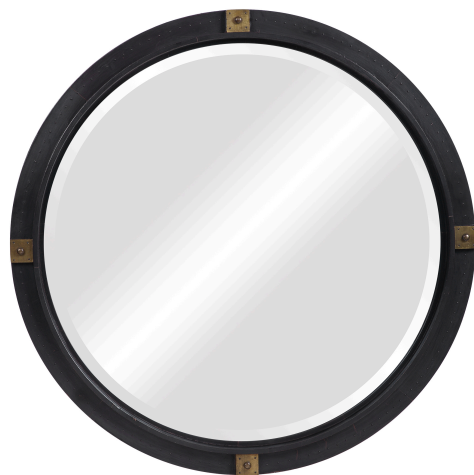

## Tull Round Mirror

\$448.00

## Description

Heavily Influenced By Industrial Style, This Round Mirror Features A Dark Bronze Copper Sheet Frame With Nail Head Accents And Antique Brass Rivet Details. Mirror Has A Generous 1 1/4" Bevel.

## Additional Information

SKU	SUT113826
Dimensions	36 W x 36 H x 2.5 D (in)