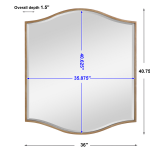

## Description

Refined And Sophisticated, This Antique Gold Mirror Will Add An Updated Traditional Look To Any Space. Mirror Has A Generous 1 1/4" Bevel And May Be Hung Horizontal Or Vertical.

## Additional Information

SKU	SUT113828
Dimensions	36 W x 40.75 H x 1.5 D (in)