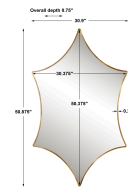

HONORMILL

NEED ASSISTANCE OR CUSTOM QUOTE? CALL: 212-560-5977 www.HONORMILL.com

Aries Mirror

\$391.00

Description

Perfect For An Entryway Or A Stunning Over The Sofa Display, This Transitional Mirror Features A Uniquely Shaped Stainless Steel Frame With Gracefully Curved Points Finished In Classic Brushed Gold. May Be Hung Horizontal Or Vertical.

Additional Information

SKU	SUT113835
Dimensions	30.9 W x 50.875 H x 0.75 D (in)