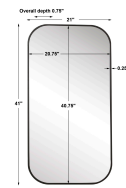

HONORMILL

NEED ASSISTANCE OR CUSTOM QUOTE? CALL: 212-560-5977 www.HONORMILL.com

Taft Mirror, Black

\$315.00

Description

Simple Yet Stylish, This Mirror Features A Classic Matte Black Frame With A Sleek, Contemporary Feel. May Be Hung Horizontal Or Vertical.

Additional Information

SKU	SUT113838
Dimensions	21 W x 41 H x 0.75 D (in)