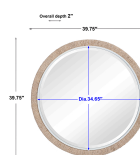

HONORMILL

NEED ASSISTANCE OR CUSTOM QUOTE? CALL: 212-560-5977 www.HONORMILL.com

Carbet Round Mirror

\$538.00

Description

Influenced By Modern Coastal Style, This Round Mirror Has A Braided Banana Leaf And Matte White Frame Exuding A Light And Airy Feel. The Piece Is Accented By A Generous 1 1/4" Bevel.

Additional Information

SKU	SUT113840
Dimensions	39.75 W x 39.75 H x 2 D (in)