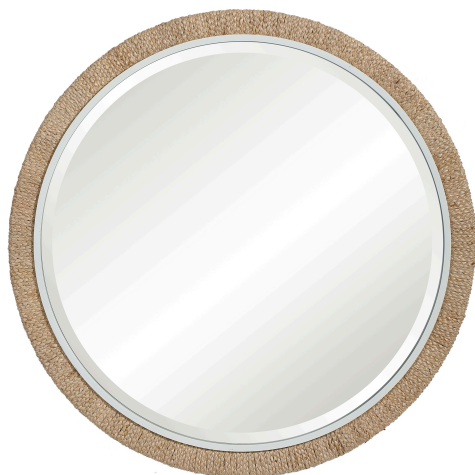

HONORMILL

NEED ASSISTANCE OR CUSTOM QUOTE? CALL: 212-560-5977 www.HONORMILL.com

Carbet Round Mirror

\$538.00

Description

Influenced By Modern Coastal Style, This Round Mirror Has A Braided Banana Leaf And Matte White Frame Exuding A Light And Airy Feel. The Piece Is Accented By A Generous 1 1/4" Bevel.

Additional Information

SKU	SUT113840
Dimensions	39.75 W x 39.75 H x 2 D (in)