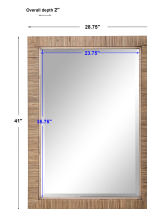

HONORMILL

NEED ASSISTANCE OR CUSTOM QUOTE? CALL: 212-560-5977 www.HONORMILL.com

Cape Mirror, Natural

\$430.00

Description

A Nod To Both Traditional And Casual Coastal Styles, This Rectangular Mirror Features A Natural Rattan Wrapped Frame With A Solid Oak Inner Liner And A Generous 1 1/4" Bevel. May Be Hung Horizontal Or Vertical.

Additional Information

SKU	SUT113842
Dimensions	28.75 W x 41 H x 2 D (in)