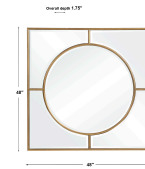

HONORMILL

NEED ASSISTANCE OR CUSTOM QUOTE? CALL: 212-560-5977 www.HONORMILL.com

Stanford Square Mirror

\$808.00

Description

Showcasing A Refined Traditional Style, This Square Mirror Features A Classic Brushed Gold Finish With Curved Beveled Mirrors. Group Multiple Pieces Together To Create An Eye-catching Wall Display. May Be Hung Horizontal Or Vertical.

Additional Information

SKU	SUT113844
Dimensions	48 W x 48 H x 1.75 D (in)