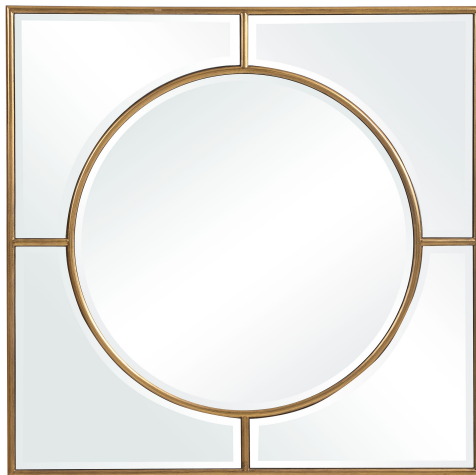

HONORMILL

NEED ASSISTANCE OR CUSTOM QUOTE? CALL: 212-560-5977 www.HONORMILL.com

Stanford Square Mirror

\$808.00

Description

Showcasing A Refined Traditional Style, This Square Mirror Features A Classic Brushed Gold Finish With Curved Beveled Mirrors. Group Multiple Pieces Together To Create An Eye-catching Wall Display. May Be Hung Horizontal Or Vertical.

Additional Information

SKU	SUT113844
Dimensions	48 W x 48 H x 1.75 D (in)