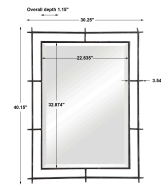

HONORMILL

NEED ASSISTANCE OR CUSTOM QUOTE? CALL: 212-560-5977 www.HONORMILL.com

Ironworks Mirror

\$356.00

Description

A Nod To Traditional Industrial Style, This Mirror Features A Handcrafted Solid Iron Frame Finished In A Noticeably Distressed Deep Ebony Finish. The Piece Has A Generous 1 1/4" Bevel And May Be Hung Horizontal Or Vertical.

Additional Information

SKU	SUT113845
Dimensions	30.25 W x 40.15 H x 1.15 D (in)