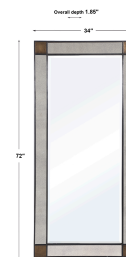

### Description

Showcasing Clean Lines And An Industrial Feel, This Large-scale Mirror Features A Dark Bronze Finished Frame With Antique Mirror Side Panels. Each Corner Is Accented By Copper Cladding With Small Nail Head Details. May Be Hung Horizontal Or Vertical.

## Additional Information

SKU	SUT113847
Dimensions	34 W x 72 H x 1.85 D (in)