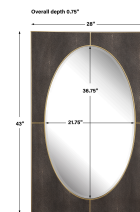

HONORMILL

NEED ASSISTANCE OR CUSTOM QUOTE? CALL: 212-560-5977 www.HONORMILL.com

Cyprus Mirror, Gray

\$448.00

Description

Classic And Sophisticated, This Mirror Features A Gray Faux Shagreen Embossing Surrounded By Delicate Antique Brushed Brass Detailing. The Piece Features A 1" Bevel And May Be Hung Horizontal Or Vertical.

Additional Information

SKU	SUT113848
Dimensions	28 W x 43 H x 0.75 D (in)