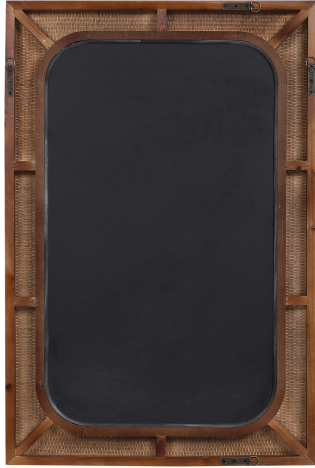

HONORMILL

NEED ASSISTANCE OR CUSTOM QUOTE? CALL: 212-560-5977 www.HONORMILL.com

Tahiti Mirror

\$286.00

Description

Inspired By Natural Elements And Relaxed Living, This Mirror Features A Woven Rattan Frame Paired With Fir Wood Accents That Is Finished In A Warm Maple Stain. The Mirror Has A 1 1/4" Bevel And May Be Hung Horizontal Or Vertical.

Additional Information

SKU	SUT113852
Dimensions	28 W x 42 H x 1.25 D (in)