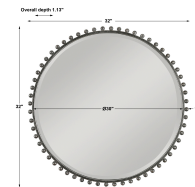

HONORMILL

NEED ASSISTANCE OR CUSTOM QUOTE? CALL: 212-560-5977 www.HONORMILL.com

Taza Round Mirror, Distressed Black

\$304.00

Description

Petite Iron Spheres Line The Outer Edge Of This Round Frame, Finished In A Distressed Black With Silver Highlights And A Light Gray Glaze. Mirror Features A Generous 1 1/4" Bevel.

Additional Information

| | |
|------------|---------------------------|
| SKU | SUT113855 |
| Dimensions | 32 W x 32 H x 1.13 D (in) |