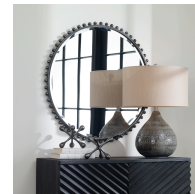

HONORMILL

NEED ASSISTANCE OR CUSTOM QUOTE? CALL: 212-560-5977 www.HONORMILL.com

Taza Round Mirror, Distressed Black

\$304.00

Description

Petite Iron Spheres Line The Outer Edge Of This Round Frame, Finished In A Distressed Black With Silver Highlights And A Light Gray Glaze. Mirror Features A Generous 1 1/4" Bevel.

Additional Information

| | |
|------------|---------------------------|
| SKU | SUT113855 |
| Dimensions | 32 W x 32 H x 1.13 D (in) |