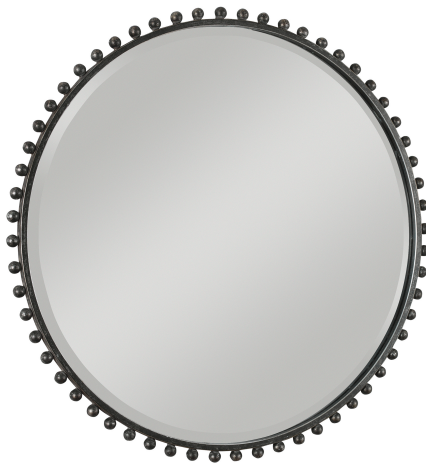

HONORMILL

NEED ASSISTANCE OR CUSTOM QUOTE? CALL: 212-560-5977 www.HONORMILL.com

Taza Round Mirror, Distressed Black

\$304.00

Description

Petite Iron Spheres Line The Outer Edge Of This Round Frame, Finished In A Distressed Black With Silver Highlights And A Light Gray Glaze. Mirror Features A Generous 1 1/4" Bevel.

Additional Information

| | |
|------------|---------------------------|
| SKU | SUT113855 |
| Dimensions | 32 W x 32 H x 1.13 D (in) |