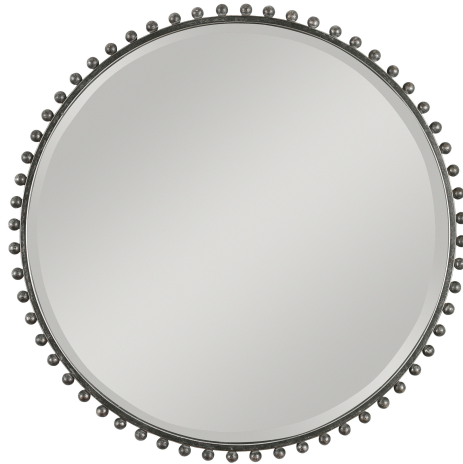

HONORMILL

NEED ASSISTANCE OR CUSTOM QUOTE? CALL: 212-560-5977 www.HONORMILL.com

Taza Round Mirror, Distressed Black

\$304.00

Description

Petite Iron Spheres Line The Outer Edge Of This Round Frame, Finished In A Distressed Black With Silver Highlights And A Light Gray Glaze. Mirror Features A Generous 1 1/4" Bevel.

Additional Information

| | |
|------------|---------------------------|
| SKU | SUT113855 |
| Dimensions | 32 W x 32 H x 1.13 D (in) |