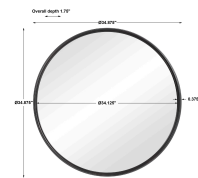

HONORMILL

NEED ASSISTANCE OR CUSTOM QUOTE? CALL: 212-560-5977 www.HONORMILL.com

Belham Round Mirror

\$286.00

Description

This Sophisticated Round Mirror Showcases A Solid Iron Frame With A Raised Rounded Edge Finished In An Aged Black. The Simplicity Of The Design Enables Easy Placement In An Array Of Styled Spaces.

Additional Information

SKU	SUT113856
Dimensions	34.875 W x 34.875 H x 1.75 D (in)