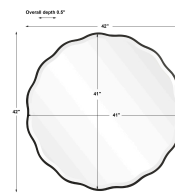

HONORMILL

NEED ASSISTANCE OR CUSTOM QUOTE? CALL: 212-560-5977 www.HONORMILL.com

Aneta Round Mirror, Black

\$448.00

Description

Showcasing A Feminine Scalloped Edge, This Shaped Wood Mirror Adds Whimsical Flair To Any Design. The Mirror Is Finished In Satin Black And Has A 1 1/4" Bevel.

Additional Information

SKU	SUT113857
Dimensions	42 W x 42 H x 0.5 D (in)