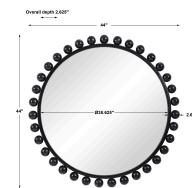

HONORMILL

NEED ASSISTANCE OR CUSTOM QUOTE? CALL: 212-560-5977 www.HONORMILL.com

Cyra Round Mirror, Black

\$538.00

Description

This Eye-catching Round Mirror Adds An Upscale Look And Sophisticated Style To Any Room By Showcasing Smooth Iron Spheres That Embellish A Sleek Inner Frame, Finished In A Distressed Black With Subtle Silver Undertones.

Additional Information

SKU	SUT113858
Dimensions	44 W x 44 H x 2.625 D (in)