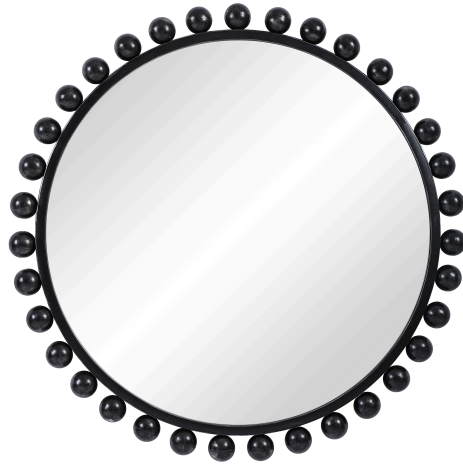

HONORMILL

NEED ASSISTANCE OR CUSTOM QUOTE? CALL: 212-560-5977 www.HONORMILL.com

Cyra Round Mirror, Black

\$538.00

Description

This Eye-catching Round Mirror Adds An Upscale Look And Sophisticated Style To Any Room By Showcasing Smooth Iron Spheres That Embellish A Sleek Inner Frame, Finished In A Distressed Black With Subtle Silver Undertones.

Additional Information

SKU	SUT113858
Dimensions	44 W x 44 H x 2.625 D (in)