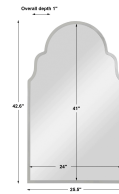

## Description

This Arch Mirror Features An Elegant Curved Frame With A Soft Moroccan Feel Constructed From Stainless Steel And Finished In A Sleek Plated Polished Nickel.

## Additional Information

|            |                            |
|------------|----------------------------|
| SKU        | SUT113860                  |
| Dimensions | 25.5 W x 42.6 H x 1 D (in) |