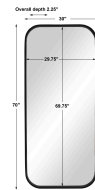

HONORMILL

NEED ASSISTANCE OR CUSTOM QUOTE? CALL: 212-560-5977 www.HONORMILL.com

Concord Tall Mirror, Black

\$619.00

Description

Simple Yet Stylish, This Mirror Features A Forged Iron Frame Finished In Classic Satin Black For A Sleek, Contemporary Feel. May Be Hung Horizontal Or Vertical.

Additional Information

SKU	SUT113863
Dimensions	30 W x 70 H x 2.25 D (in)