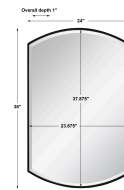

### Description

Simple Yet Versatile, This Mirror Features A Curved Iron Frame With A Sleek Satin Black Finish And A Generous 1 1/4" Bevel.

## Additional Information

SKU	SUT113867
Dimensions	24 W x 38 H x 1 D (in)