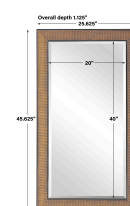

HONORMILL

NEED ASSISTANCE OR CUSTOM QUOTE? CALL: 212-560-5977 www.HONORMILL.com

Valles Mirror

\$149.00

Description

Art-deco Influences Are Displayed In This Design That Features Linear Texture Finished In Antiqued Gold With Rust Glaze Paired With Bold Satin Black And Silver Highlights. The Beveled Mirror May Be Hung Horizontal Or Vertical.

Additional Information

SKU	SUT113881
Dimensions	25.625 W x 45.625 H x 1.125 D (in)