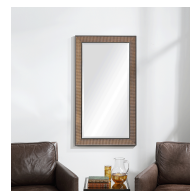

HONORMILL

NEED ASSISTANCE OR CUSTOM QUOTE? CALL: 212-560-5977 www.HONORMILL.com

Valles Mirror

\$149.00

Description

Art-deco Influences Are Displayed In This Design That Features Linear Texture Finished In Antiqued Gold With Rust Glaze Paired With Bold Satin Black And Silver Highlights. The Beveled Mirror May Be Hung Horizontal Or Vertical.

Additional Information

SKU	SUT113881
Dimensions	25.625 W x 45.625 H x 1.125 D (in)