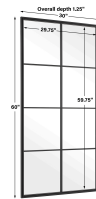

## Description

Inspired By Old Warehouse Windows, This Mirror Showcases A Heavy Iron Frame With Deep Channels Finished In Wrought-iron Black. May Be Hung Horizontal Or Vertical.

## Additional Information

SKU	SUT113887
Dimensions	30 W x 60 H x 1.25 D (in)