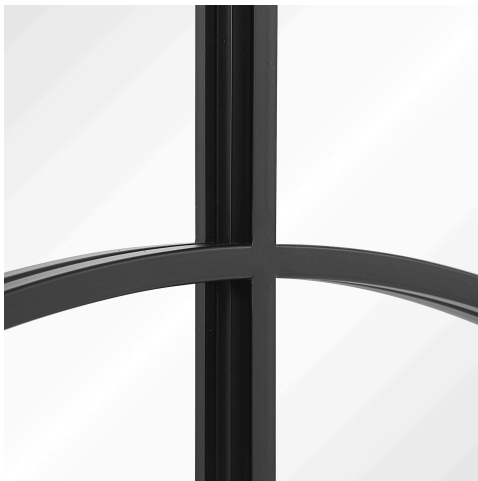

## Rousseau Arch Mirror

\$385.00

## Description

Inspired By Old Warehouse Windows, This Arch Mirror Showcases A Heavy Curved Iron Frame With Deep Channels Finished In Wrought-iron Black.

## Additional Information

SKU	SUT113888
Dimensions	60 W x 30 H x 1.25 D (in)