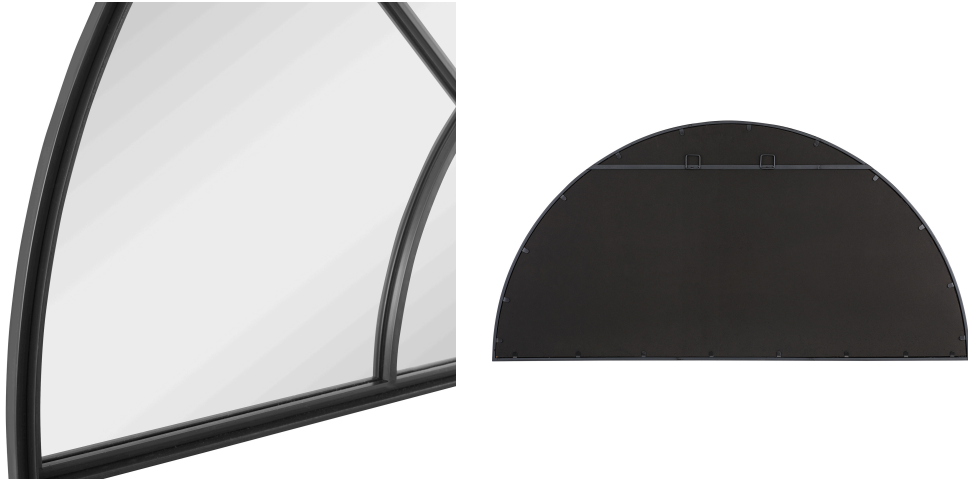

## Rousseau Arch Mirror

\$385.00

## Description

Inspired By Old Warehouse Windows, This Arch Mirror Showcases A Heavy Curved Iron Frame With Deep Channels Finished In Wrought-iron Black.

## Additional Information

SKU	SUT113888
Dimensions	60 W x 30 H x 1.25 D (in)