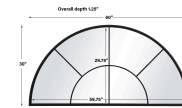

HONORMILL

NEED ASSISTANCE OR CUSTOM QUOTE? CALL: 212-560-5977 www.HONORMILL.com

Rousseau Arch Mirror

$385.00