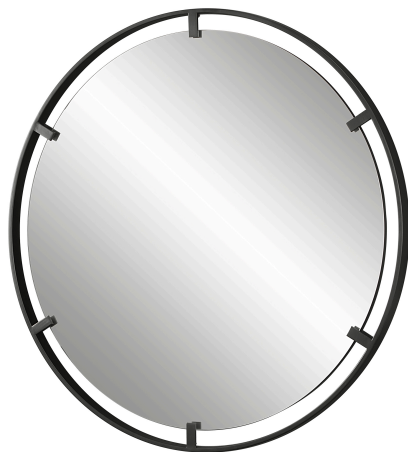

HONORMILL

NEED ASSISTANCE OR CUSTOM QUOTE? CALL: 212-560-5977 www.HONORMILL.com

Cashel Round Mirror

\$283.00

Description

Refined Iron Frame Finished In A Sleek Satin Black, Embracing A Floating Polished Edged Mirror.

Additional Information

SKU	SUT113889
Dimensions	34 W x 34 H x 1.25 D (in)