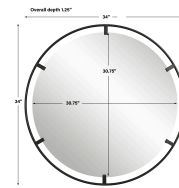

HONORMILL

NEED ASSISTANCE OR CUSTOM QUOTE? CALL: 212-560-5977 www.HONORMILL.com

Cashel Round Mirror

\$283.00

Description

Refined Iron Frame Finished In A Sleek Satin Black, Embracing A Floating Polished Edged Mirror.

Additional Information

SKU	SUT113889
Dimensions	34 W x 34 H x 1.25 D (in)