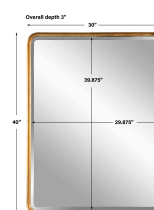

HONORMILL

NEED ASSISTANCE OR CUSTOM QUOTE? CALL: 212-560-5977 www.HONORMILL.com

Crofton Large Mirror, Gold

\$383.00

Description

This Mirror Features A Deep Metal Band Surrounding An Offset Inner Ledge Finished In A Lightly Antiqued Gold Leaf. Mirror Has A Generous 1 1/4" Bevel And May Be Hung Horizontal Or Vertical.

Additional Information

SKU	SUT113894
Dimensions	30 W x 40 H x 3 D (in)