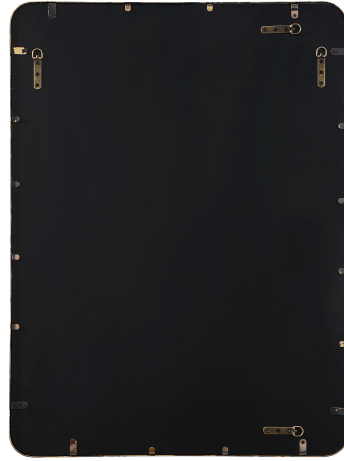

HONORMILL

NEED ASSISTANCE OR CUSTOM QUOTE? CALL: 212-560-5977 www.HONORMILL.com

Crofton Large Mirror, Gold

\$383.00

Description

This Mirror Features A Deep Metal Band Surrounding An Offset Inner Ledge Finished In A Lightly Antiqued Gold Leaf. Mirror Has A Generous 1 1/4" Bevel And May Be Hung Horizontal Or Vertical.

Additional Information

SKU	SUT113894
Dimensions	30 W x 40 H x 3 D (in)