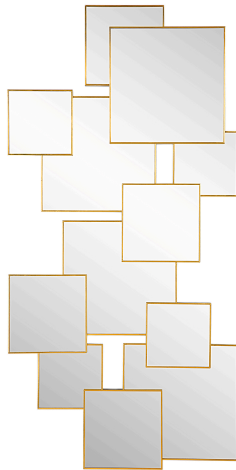

HONORMILL

NEED ASSISTANCE OR CUSTOM QUOTE? CALL: 212-560-5977 www.HONORMILL.com

Soren Squares Mirror

\$567.00

Description

This Mirror Features Overlapping Squares Encased In Brass Plated Channeling That Create A Modern Yet Elegant Feel. May Be Hung Horizontal Or Vertical.

Additional Information

SKU	SUT113897
Dimensions	60 W x 30 H x 1 D (in)