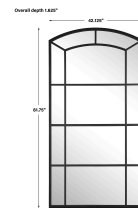

HONORMILL

NEED ASSISTANCE OR CUSTOM QUOTE? CALL: 212-560-5977 www.HONORMILL.com

Camber Arch Mirror

\$851.00

Description

This Oversized Arch Mirror Features A Substantial Solid Iron Frame Finished In A Rich Satin Black, With A Deep Channeled Outer Edge.

Additional Information

SKU	SUT113902
Dimensions	42.125 W x 81.75 H x 1.625 D (in)