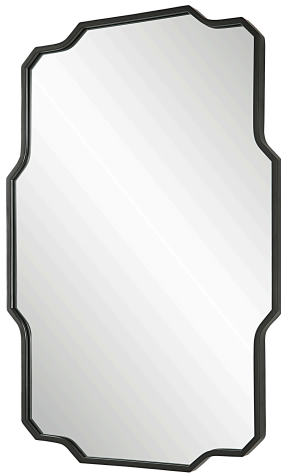

HONORMILL

NEED ASSISTANCE OR CUSTOM QUOTE? CALL: 212-560-5977 www.HONORMILL.com

Casmus Mirror

\$248.00

Description

Inspired By Traditional Silhouettes, This Mirror Features An Iron Frame With Linear Details Married With Graceful Curves, Finished In A Contemporary Matte Black. May Be Hung Horizontal Or Vertical.

Additional Information

SKU	SUT113903
Dimensions	23.5 W x 35.75 H x 1.125 D (in)