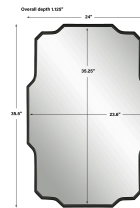

HONORMILL

NEED ASSISTANCE OR CUSTOM QUOTE? CALL: 212-560-5977 www.HONORMILL.com

Casmus Mirror

\$248.00

Description

Inspired By Traditional Silhouettes, This Mirror Features An Iron Frame With Linear Details Married With Graceful Curves, Finished In A Contemporary Matte Black. May Be Hung Horizontal Or Vertical.

Additional Information

SKU	SUT113903
Dimensions	23.5 W x 35.75 H x 1.125 D (in)