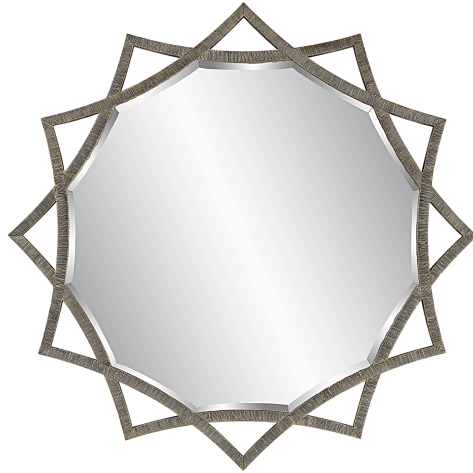

HONORMILL

NEED ASSISTANCE OR CUSTOM QUOTE? CALL: 212-560-5977 www.HONORMILL.com

Abanu Star Mirror

\$441.00

Description

This Mirror Features An Antique Gold Finished Frame With Organic Ribbed Texture, Adding A Subtle Tribal Feel. Mirror Is Completed By A 1" Bevel.

Additional Information

| | |
|------------|----------------------------|
| SKU | SUT113908 |
| Dimensions | 43.5 W x 43.5 H x 1 D (in) |