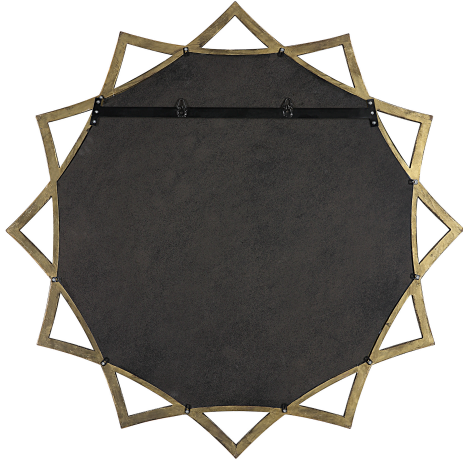

HONORMILL

NEED ASSISTANCE OR CUSTOM QUOTE? CALL: 212-560-5977 www.HONORMILL.com

Abanu Star Mirror

\$441.00

Description

This Mirror Features An Antique Gold Finished Frame With Organic Ribbed Texture, Adding A Subtle Tribal Feel. Mirror Is Completed By A 1" Bevel.

Additional Information

| | |
|------------|----------------------------|
| SKU | SUT113908 |
| Dimensions | 43.5 W x 43.5 H x 1 D (in) |