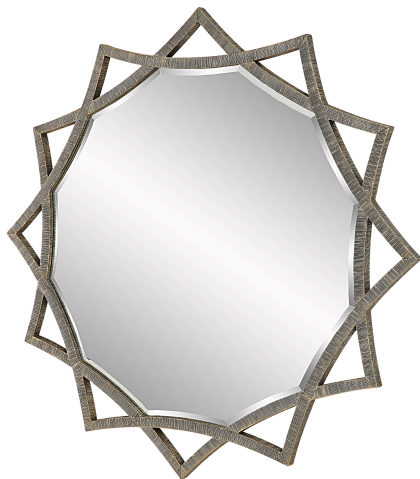

HONORMILL

NEED ASSISTANCE OR CUSTOM QUOTE? CALL: 212-560-5977 www.HONORMILL.com

Abanu Star Mirror

\$441.00

Description

This Mirror Features An Antique Gold Finished Frame With Organic Ribbed Texture, Adding A Subtle Tribal Feel. Mirror Is Completed By A 1" Bevel.

Additional Information

| | |
|------------|----------------------------|
| SKU | SUT113908 |
| Dimensions | 43.5 W x 43.5 H x 1 D (in) |