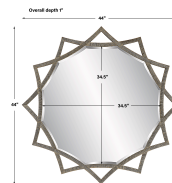

HONORMILL

NEED ASSISTANCE OR CUSTOM QUOTE? CALL: 212-560-5977 www.HONORMILL.com

Abanu Star Mirror

\$441.00

Description

This Mirror Features An Antique Gold Finished Frame With Organic Ribbed Texture, Adding A Subtle Tribal Feel. Mirror Is Completed By A 1" Bevel.

Additional Information

| | |
|------------|----------------------------|
| SKU | SUT113908 |
| Dimensions | 43.5 W x 43.5 H x 1 D (in) |