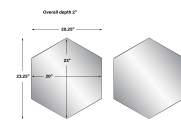

## Amaya Hexagon, S/2

\$223.00

## Description

This Set Of Two Hexagon Mirrors Are Encased In Thick Iron Bands Finished In A Soft Matte Black. Each Mirror Has A 1" Bevel And May Be Hung Horizontal Or Vertical.

## Additional Information

SKU	SUT113911
Dimensions	23.25 W x 20.25 H x 2 D (in)