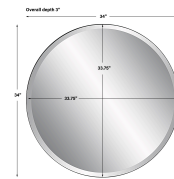

HONORMILL

NEED ASSISTANCE OR CUSTOM QUOTE? CALL: 212-560-5977 www.HONORMILL.com

Cerelia Round Mirror, Black

\$301.00

Description

Showcasing A Clean Modern Look, This Round Mirror Features A Thick Iron Band Frame Finished In A Soft Matte Black, Surrounding A 1" Bevel Mirror.

Additional Information

SKU	SUT113912
Dimensions	34 W x 34 H x 3 D (in)