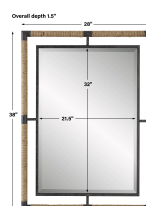

HONORMILL

NEED ASSISTANCE OR CUSTOM QUOTE? CALL: 212-560-5977 www.HONORMILL.com

Melville Mirror

\$311.00

Description

This Forged Iron Mirror Frame Is Finished In A Textured Rust Black That Is Wrapped In Natural Rope Bringing A Coastal Feel To Any Room. The Mirror Is Surrounded By A Generous 1 1/4" Bevel. May Be Hung Horizontal Or Vertical.

Additional Information

SKU	SUT113917
Dimensions	28 W x 38 H x 1.5 D (in)