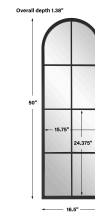

HONORMILL

NEED ASSISTANCE OR CUSTOM QUOTE? CALL: 212-560-5977 www.HONORMILL.com

Amiel Arch Mirror, Black

\$243.00

Description

This Timeless Arch Showcases A Solid Iron Frame Finished In A Stylish Satin Black.

Additional Information

SKU	SUT113920
Dimensions	16.5 W x 50 H x 1.38 D (in)