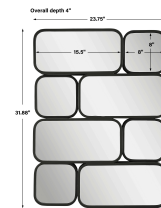

HONORMILL

NEED ASSISTANCE OR CUSTOM QUOTE? CALL: 212-560-5977 www.HONORMILL.com

Canute Mirror, Black

\$311.00

Description

This Contemporary Design Features A Welded, Off-set Pattern With A Petite Profile And Ample Depth, Finished In Satin Black. May Be Hung Horizontal Or Vertical.

Additional Information

SKU	SUT113921
Dimensions	23.75 W x 31.88 H x 4 D (in)