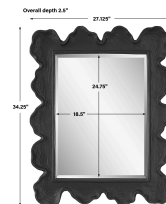

HONORMILL

NEED ASSISTANCE OR CUSTOM QUOTE? CALL: 212-560-5977 www.HONORMILL.com

Sea Coral Mirror, Black

\$385.00

Description

Reminiscent Of Natural Black Coral, This Mirror Showcases A Contemporary Coastal Design. The Organic Shaped Frame Is Finished In Black With Noticeable Waves And Texture. May Be Hung Horizontal Or Vertical.

Additional Information

SKU	SUT113922
Dimensions	27.125 W x 34.25 H x 2.5 D (in)