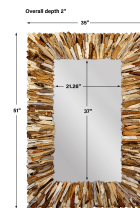

HONORMILL

NEED ASSISTANCE OR CUSTOM QUOTE? CALL: 212-560-5977 www.HONORMILL.com

Teak Branch Mirror, Natural

\$466.00

Description

This Rectangular Mirror Is Artfully Crafted From Natural Teak Branches, Pieced Together To Create A Beautifully Sculpted Look. Due To The Nature Of Natural Materials, Each Piece May Have Slight Variations.

Additional Information

SKU	SUT113929
Dimensions	35 W x 51 H x 2 D (in)