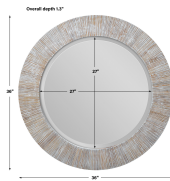

HONORMILL

NEED ASSISTANCE OR CUSTOM QUOTE? CALL: 212-560-5977 www.HONORMILL.com

Repose Round Mirror

\$394.00

Description

Relaxed Yet Refined, This Round Mirror Sports A Natural Bamboo Frame Accentuated By A Heavily Rubbed Whitewash Finish. The Mirror Features A Large 1 1/2" Bevel.

Additional Information

SKU	SUT113931
Dimensions	36 W x 36 H x 1.3 D (in)