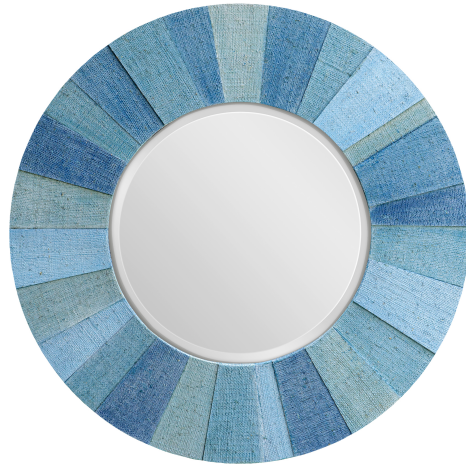

HONORMILL

NEED ASSISTANCE OR CUSTOM QUOTE? CALL: 212-560-5977 www.HONORMILL.com

Isle Round Mirror

\$412.00

Description

A Stunning Accent To Any Wall, This Round Mirror Features A Substantial Wooden Frame Covered In Natural Woven Seagrass, Finished In Multiple Shades Of Aqua And Ocean Blue. The Mirror Has A Generous 1 1/2" Bevel.

Additional Information

SKU	SUT113932
Dimensions	42 W x 42 H x 1.3 D (in)