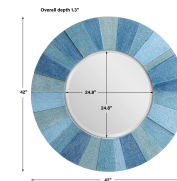

HONORMILL

NEED ASSISTANCE OR CUSTOM QUOTE? CALL: 212-560-5977 www.HONORMILL.com

Isle Round Mirror

\$412.00

Description

A Stunning Accent To Any Wall, This Round Mirror Features A Substantial Wooden Frame Covered In Natural Woven Seagrass, Finished In Multiple Shades Of Aqua And Ocean Blue. The Mirror Has A Generous 1 1/2" Bevel.

Additional Information

SKU	SUT113932
Dimensions	42 W x 42 H x 1.3 D (in)