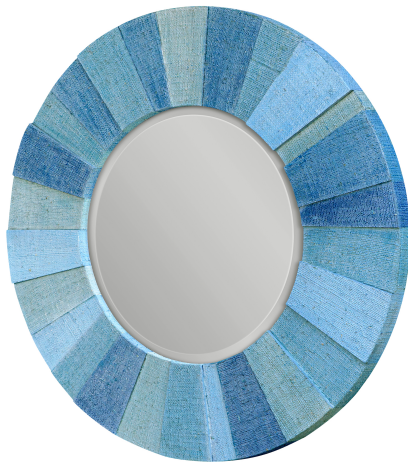

HONORMILL

NEED ASSISTANCE OR CUSTOM QUOTE? CALL: 212-560-5977 www.HONORMILL.com

Isle Round Mirror

\$412.00

Description

A Stunning Accent To Any Wall, This Round Mirror Features A Substantial Wooden Frame Covered In Natural Woven Seagrass, Finished In Multiple Shades Of Aqua And Ocean Blue. The Mirror Has A Generous 1 1/2" Bevel.

Additional Information

SKU	SUT113932
Dimensions	42 W x 42 H x 1.3 D (in)