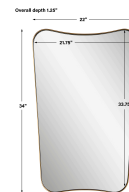

HONORMILL

NEED ASSISTANCE OR CUSTOM QUOTE? CALL: 212-560-5977 www.HONORMILL.com

Belvoir Mirror

\$322.00

Description

This Vanity Mirror Features A Sophisticated Stainless Steel Frame Finished In A Rich Antique Brass. The Curved Silhouette Adds A Contemporary Feel To This Piece.

Additional Information

SKU	SUT113933
Dimensions	22 W x 34 H x 1.25 D (in)