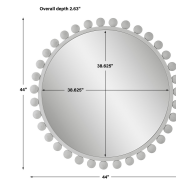

HONORMILL

NEED ASSISTANCE OR CUSTOM QUOTE? CALL: 212-560-5977 www.HONORMILL.com

Cyra Round Mirror, White

\$538.00

Description

This Eye-catching Round Mirror Adds An Upscale Look And Sophisticated Style To Any Room By Showcasing Smooth Iron Spheres That Embellish A Sleek Inner Frame, Finished In A Clean Matte White.

Additional Information

SKU	SUT113934
Dimensions	44 W x 44 H x 2.63 D (in)