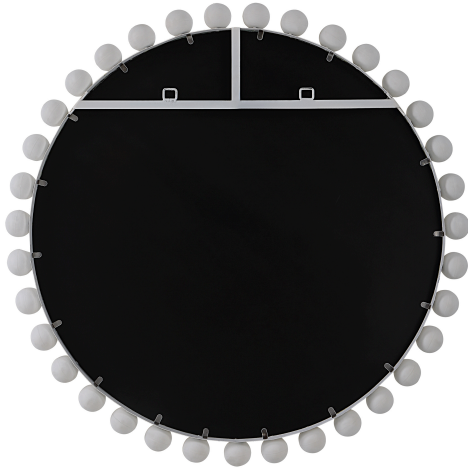

HONORMILL

NEED ASSISTANCE OR CUSTOM QUOTE? CALL: 212-560-5977 www.HONORMILL.com

Cyra Round Mirror, White

\$538.00

Description

This Eye-catching Round Mirror Adds An Upscale Look And Sophisticated Style To Any Room By Showcasing Smooth Iron Spheres That Embellish A Sleek Inner Frame, Finished In A Clean Matte White.

Additional Information

SKU	SUT113934
Dimensions	44 W x 44 H x 2.63 D (in)