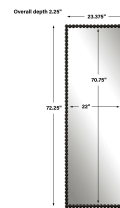

HONORMILL

NEED ASSISTANCE OR CUSTOM QUOTE? CALL: 212-560-5977 www.HONORMILL.com

Serna Tall Mirror, Black

\$538.00

Description

This Iron Frame Features A Beaded Profile Finished In A Stylish Satin Black. May Be Hung Horizontal Or Vertical.

Additional Information

SKU	SUT113937
Dimensions	23.375 W x 72.25 H x 2.25 D (in)