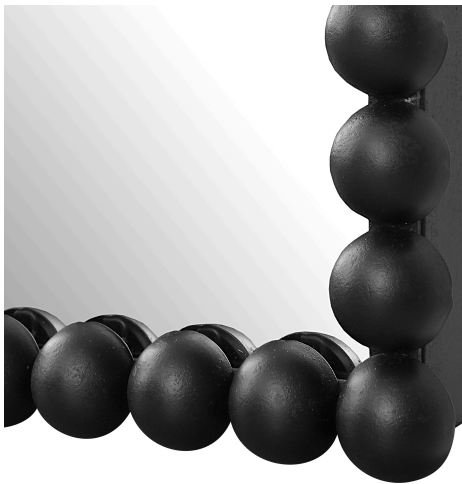

HONORMILL

NEED ASSISTANCE OR CUSTOM QUOTE? CALL: 212-560-5977 www.HONORMILL.com

Serna Tall Mirror, Black

\$538.00

Description

This Iron Frame Features A Beaded Profile Finished In A Stylish Satin Black. May Be Hung Horizontal Or Vertical.

Additional Information

SKU	SUT113937
Dimensions	23.375 W x 72.25 H x 2.25 D (in)