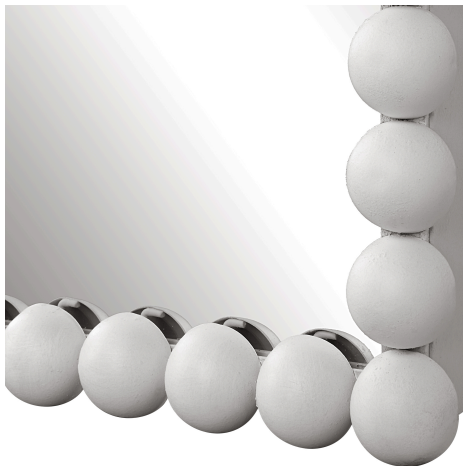

HONORMILL

NEED ASSISTANCE OR CUSTOM QUOTE? CALL: 212-560-5977 www.HONORMILL.com

Serna Tall Mirror, White

\$538.00

Description

This Iron Frame Features A Beaded Profile Finished In A Stylish Satin White. May Be Hung Horizontal Or Vertical.

Additional Information

| | |
|------------|----------------------------------|
| SKU | SUT113938 |
| Dimensions | 23.375 W x 72.25 H x 2.25 D (in) |