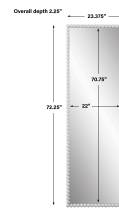

HONORMILL

NEED ASSISTANCE OR CUSTOM QUOTE? CALL: 212-560-5977 www.HONORMILL.com

Serna Tall Mirror, White

\$538.00

Description

This Iron Frame Features A Beaded Profile Finished In A Stylish Satin White. May Be Hung Horizontal Or Vertical.

Additional Information

| | |
|------------|----------------------------------|
| SKU | SUT113938 |
| Dimensions | 23.375 W x 72.25 H x 2.25 D (in) |