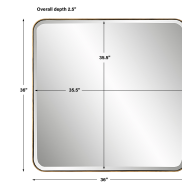

HONORMILL

NEED ASSISTANCE OR CUSTOM QUOTE? CALL: 212-560-5977 www.HONORMILL.com

Hampshire Square Mirror

\$385.00

Description

A Versatile Design That Complements Virtually Any Style, This Square Mirror Features A Deep Iron Frame With Curved Corners, Finished In An Antique Gold. Mirror Has A 1" Bevel.

Additional Information

SKU	SUT113940
Dimensions	36 W x 36 H x 2.5 D (in)