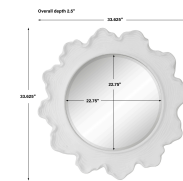

HONORMILL

NEED ASSISTANCE OR CUSTOM QUOTE? CALL: 212-560-5977 www.HONORMILL.com

Sea Coral Round Mirror, White

\$385.00

Description

Reminiscent Of White Coral, This Round Mirror Showcases A Contemporary Coastal Design. The Organic Shaped Frame Is Finished In Matte White With Noticeable Waves And Texture.

Additional Information

SKU	SUT113942
Dimensions	33.625 W x 33.625 H x 2.5 D (in)