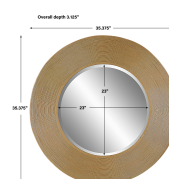

## Description

This Round Mirror Features A Concaved Profile Constructed From Thick Iron Wire, Wrapped Continuously To Create A Sophisticated Design, Finished In A Metallic Gold Leaf. Mirror Features A 1 1/4" Bevel.

## Additional Information

SKU	SUT113944
Dimensions	35.375 W x 35.375 H x 3.125 D (in)