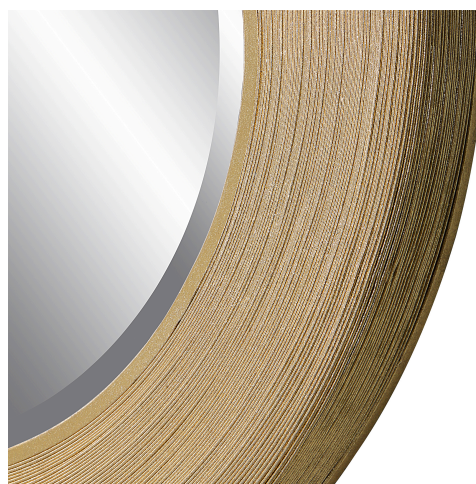

## Archer Round Mirror

\$513.00

## Description

This Round Mirror Features A Concaved Profile Constructed From Thick Iron Wire, Wrapped Continuously To Create A Sophisticated Design, Finished In A Metallic Gold Leaf. Mirror Features A 1 1/4" Bevel.

## Additional Information

SKU	SUT113944
Dimensions	35.375 W x 35.375 H x 3.125 D (in)